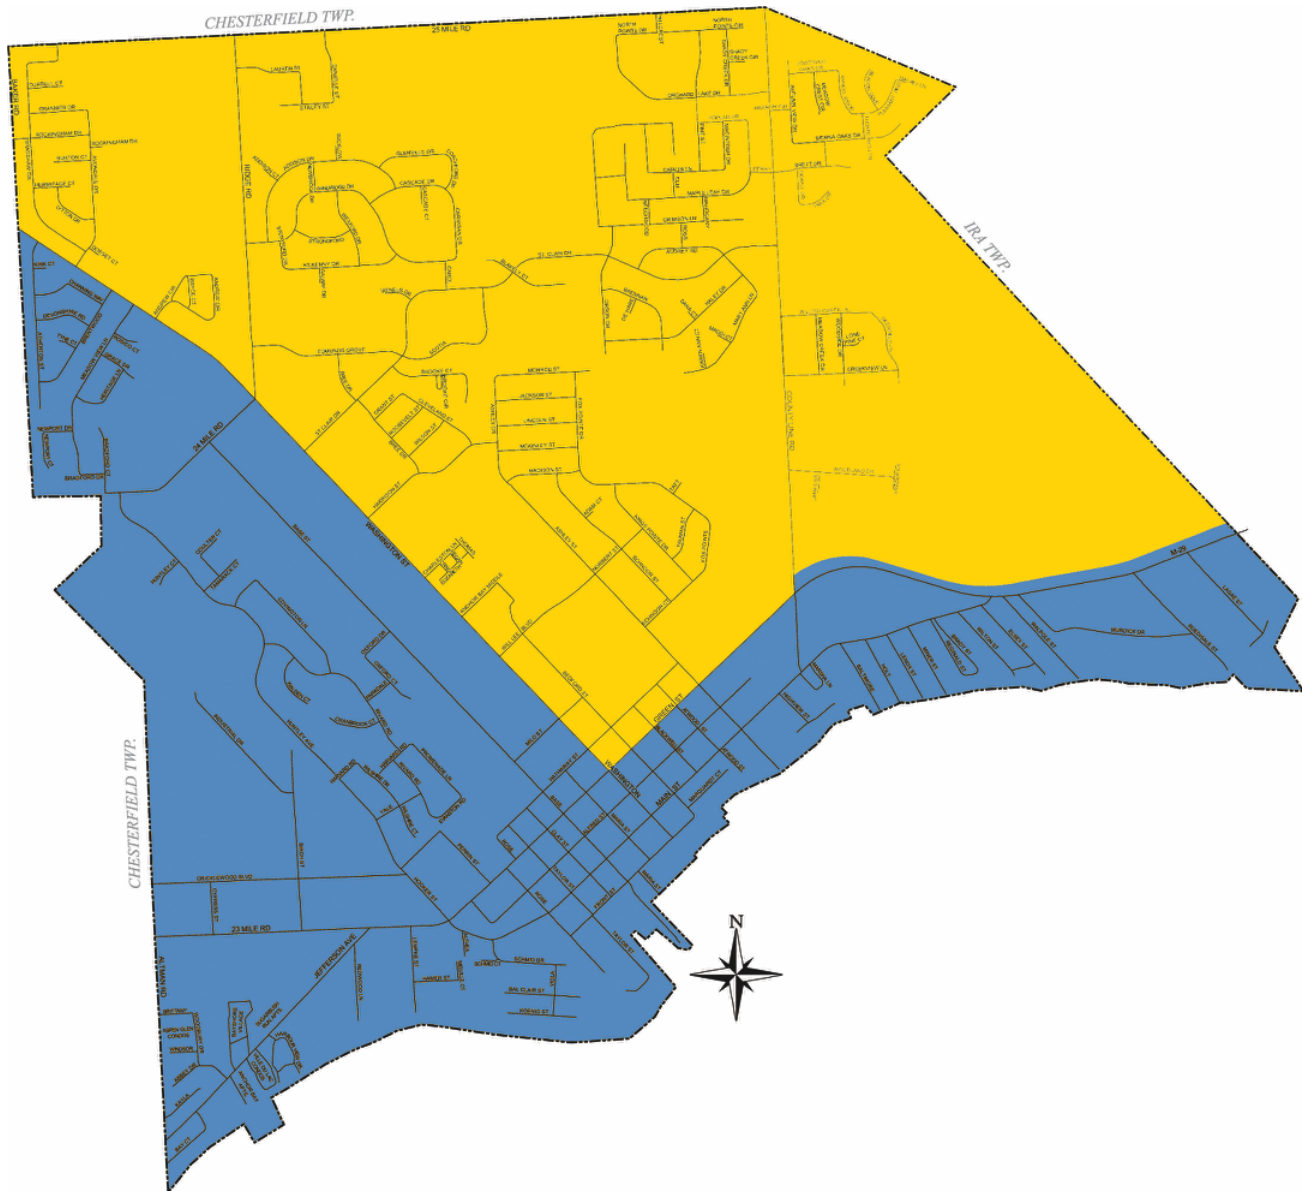

# Recycling Schedule

**NOTE: There will be no changes to your *CURRENT* recycling date.**

*\*This map applies to recycling collection only. All trash and yard waste will continue to be collected weekly.*