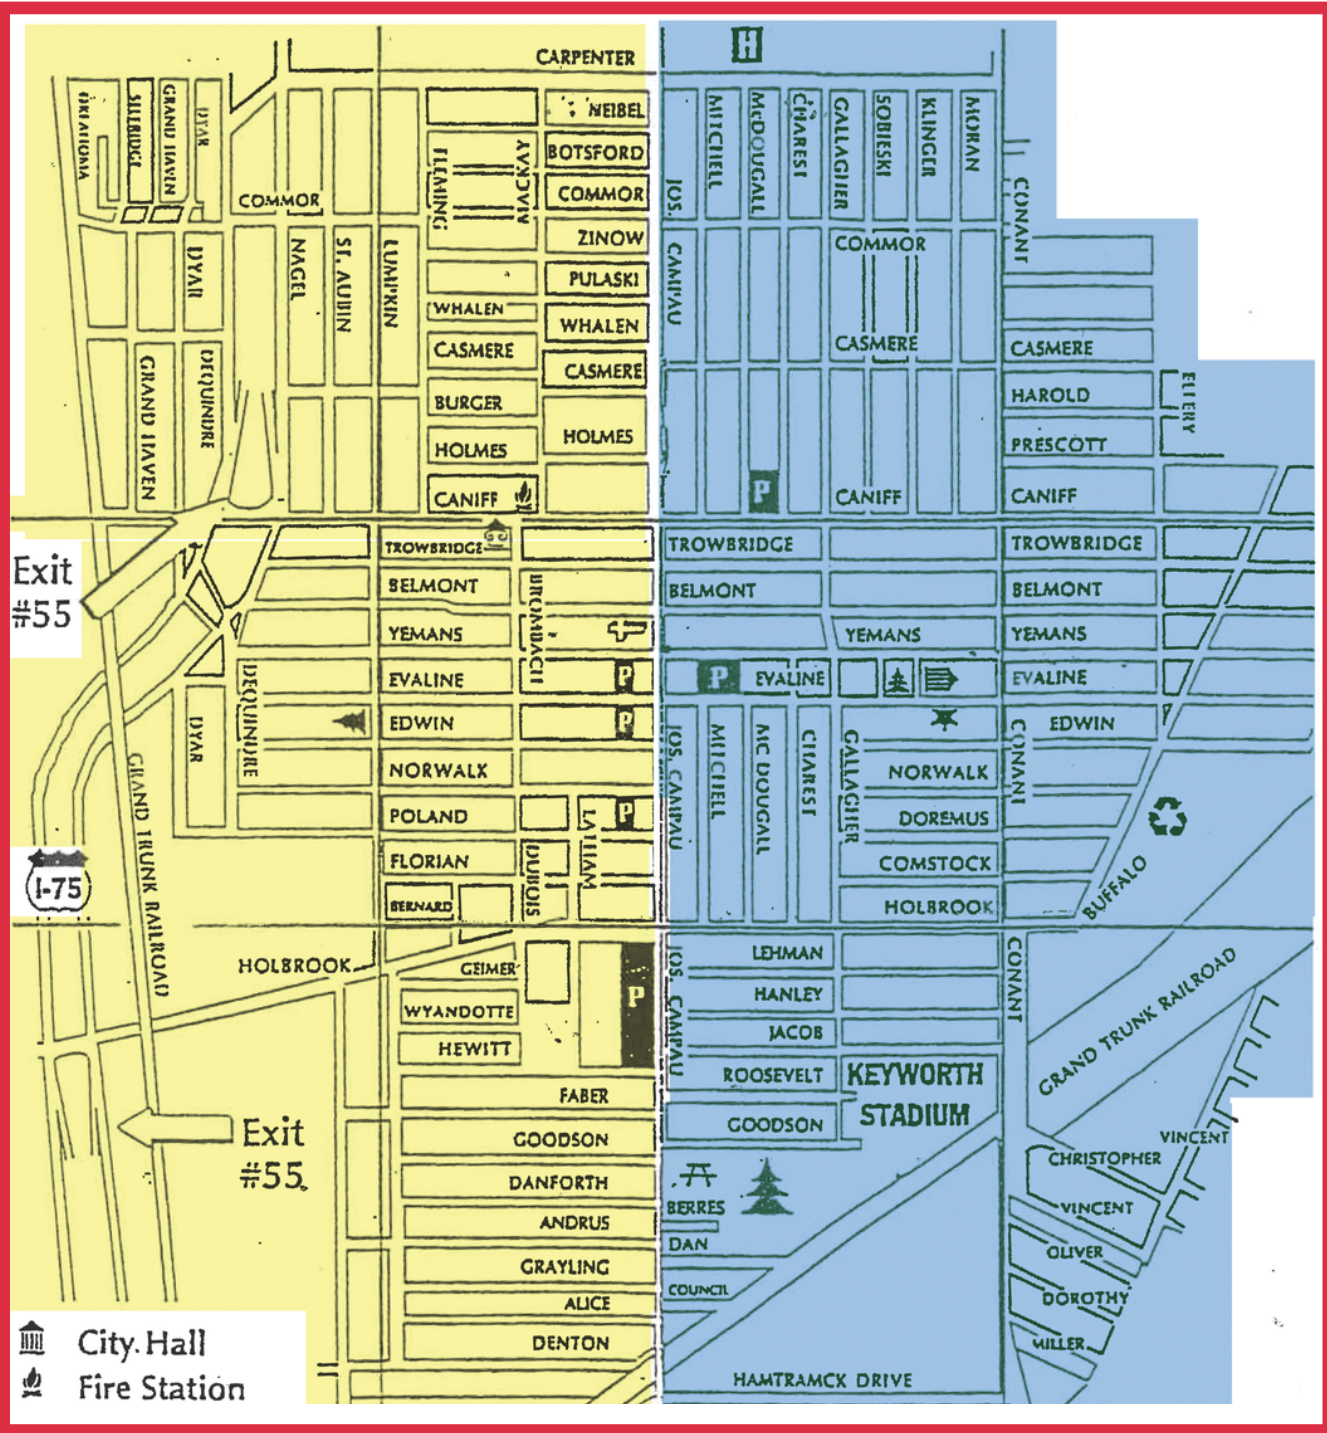

Yard Waste Collection

- Yard Waste Collection is from the first week in April to the first week in December
- **Acceptable Yard Waste: Grass clippings, leaves, shrubs & brush trimmings** (under 6 inches in diameter and less than 4 feet in length)
- Unacceptable Yard Waste: Sod, pet waste, dirt, rocks, trash, root balls, branches
- Place Yard Waste IN FRONT of house on trash day.
- Take yard waste out on your normal trash day to the normal location. (front of the house)
- Thursday customers will have yard waste pick up on Thursday. Friday customers will have yard waste pickup on Friday.

Trash Collection Schedule

- STARTING MARCH 5, 2020 -

جدول جمع القمامة الجديد. يبدأ في 5 مارس 2020

PRIORITY
waste

THURSDAY

FRIDAY

YOUR WASTE PICK UP SCHEDULE:

تحديد جدول التقاط النفايات

- Residents West of Jos Campau (YELLOW) - THURSDAY pickup
- Residents East of Jos Campau (BLUE) - FRIDAY pickup

- سكان غرب JOS CAMPAU (اصفر) يومالخميس
- سكان شرق JOS CAMPAU (ازرق) يومالجمعه

CONTACT US

586-228-1200