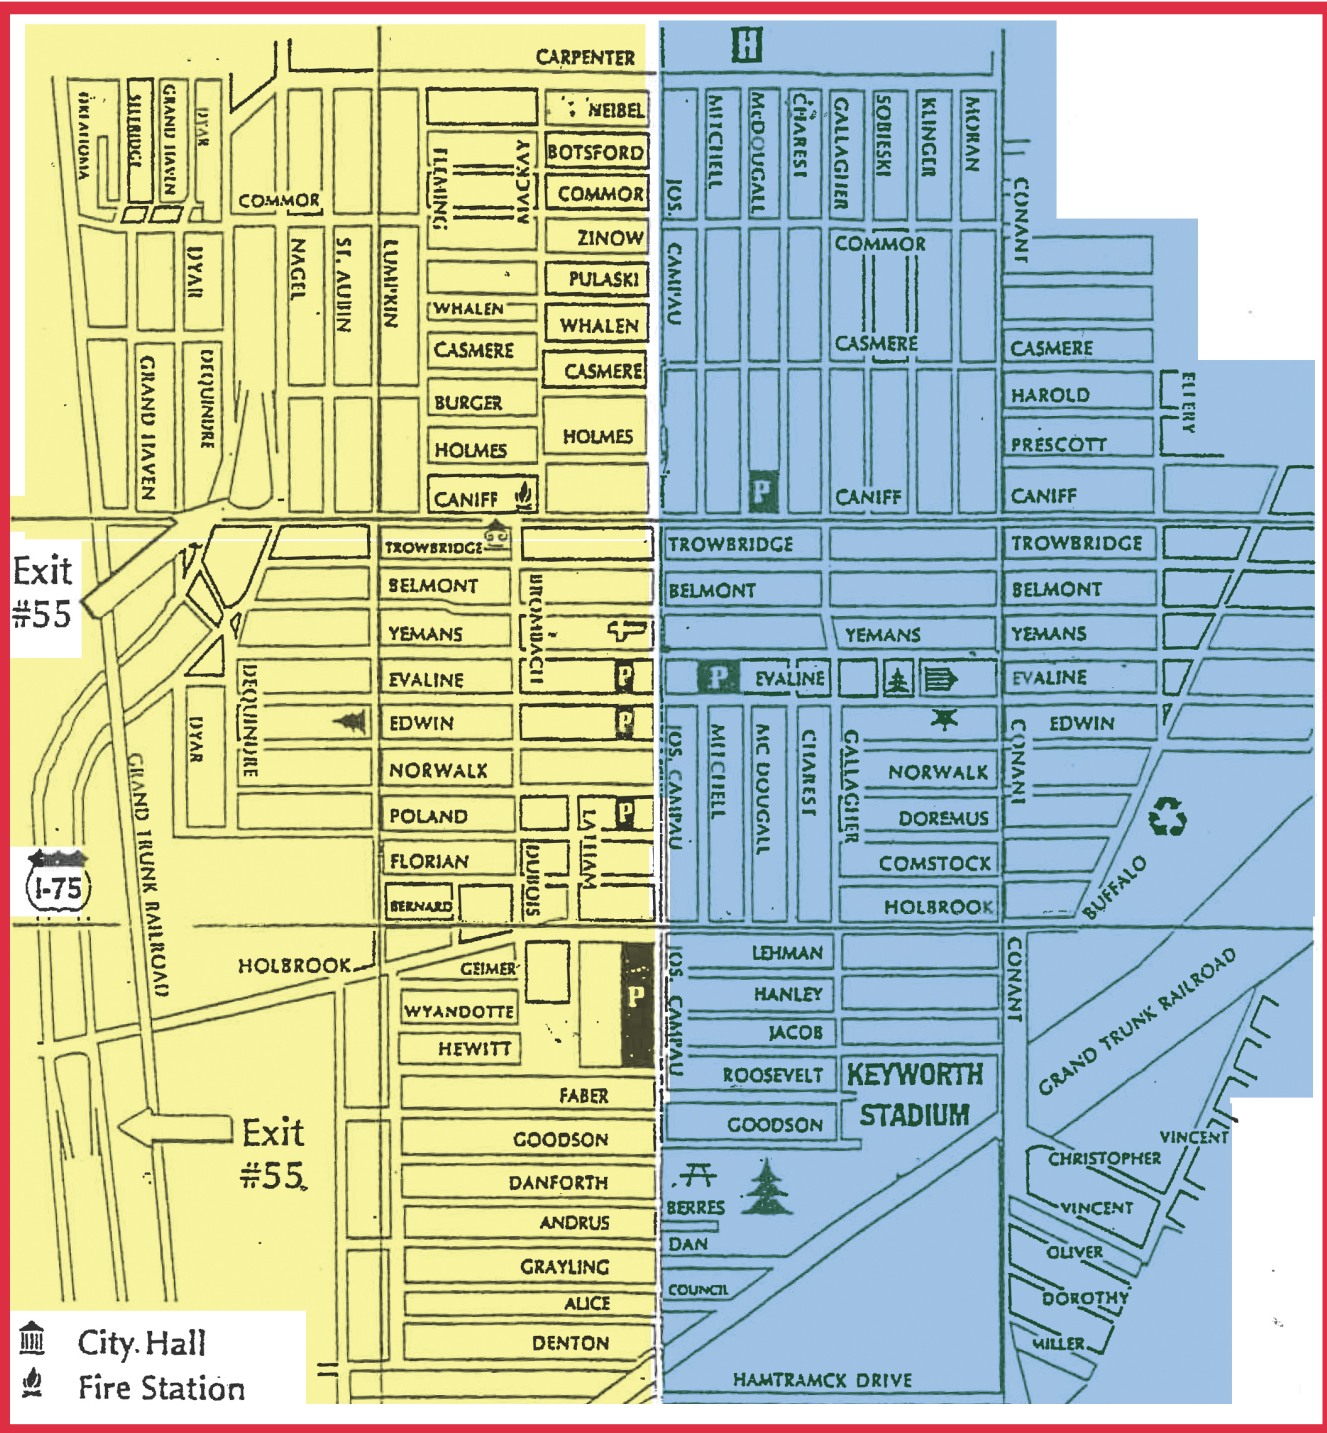

Yard Waste Collection

- Yard Waste Collection is from the first week in April to the first week in December
- **Acceptable Yard Waste: Grass clippings, leaves, shrubs & brush trimmings** (under 6 inches in diameter and less than 4 feet in length)
- Unacceptable Yard Waste: Sod, pet waste, dirt, rocks, trash, root balls, branches
- Place Yard Waste IN FRONT of house on trash day.
- Take yard waste out on your normal trash day to the normal location. (front of the house)
- Thursday customers will have yard waste pick up on Thursday. Friday customers will have yard waste pickup on Friday.

Trash Collection Schedule

- STARTING MARCH 5, 2020 -

جدول جمع القمامة الجديد. يبدأ في 5 مارس 2020

PRIORITY
waste

THURSDAY

FRIDAY

YOUR WASTE PICK UP SCHEDULE:

تحديد جدول التقاط النفايات

- Residents West of Jos Campau (YELLOW) - THURSDAY pickup
- Residents East of Jos Campau (BLUE) - FRIDAY pickup

- سكان غرب JOS CAMPAU (اصفر) يومالخميس
- سكان شرق JOS CAMPAU (ازرق) يومالجمعه

CONTACT US

586-228-1200