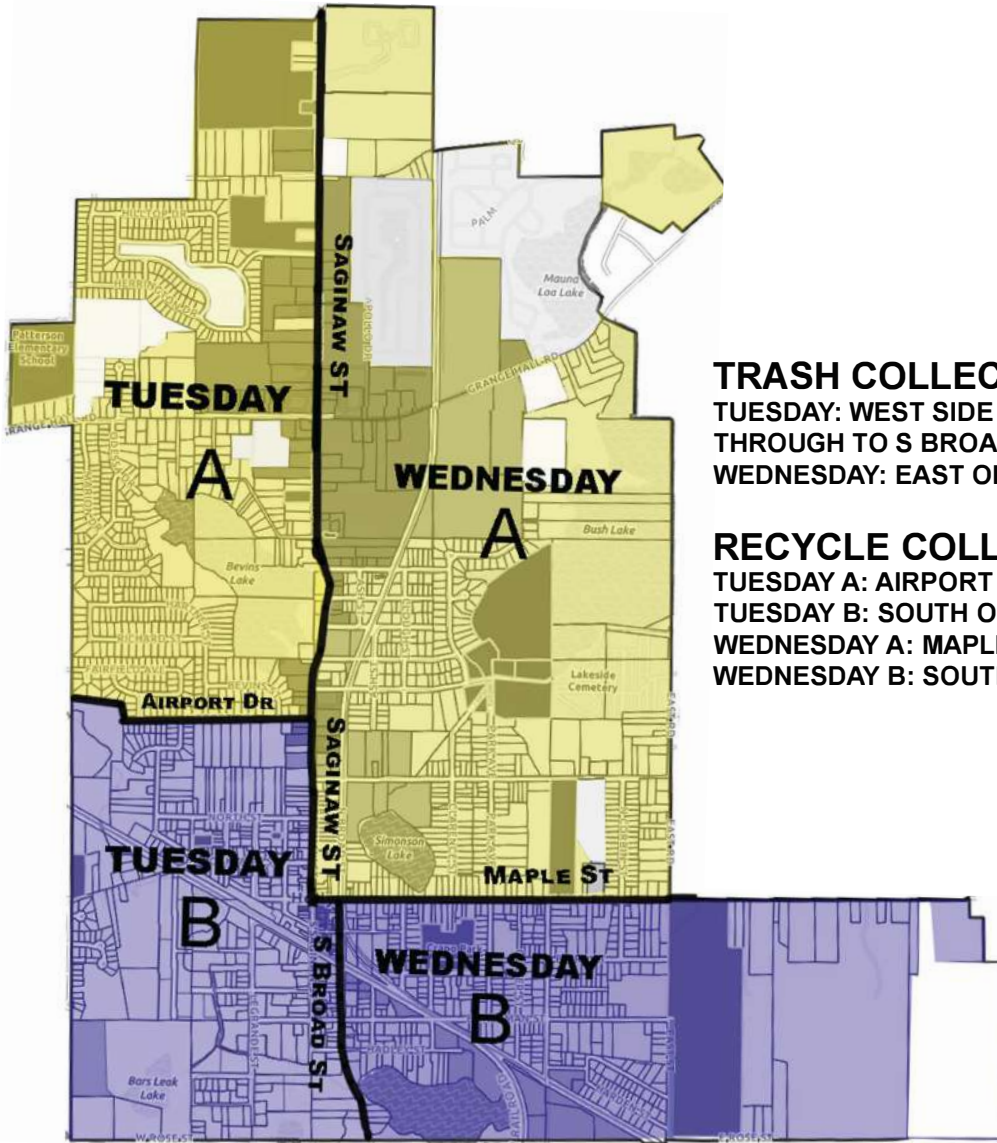

May

Sun	Mon	Tue	Wed	Thu	Fri	Sat
				1	2	3
4	5	6	7	8	9	10
11	12	13	14	15	16	17
18	19	20	21	22	23	24
25	26	27	28	29	30	31

June

Sun	Mon	Tue	Wed	Thu	Fri	Sat
1	2	3	4	5	6	7
8	9	10	11	12	13	14
15	16	17	18	19	20	21
22	23	24	25	26	27	28
29	30					

Call (855) WASTE-65 or visit PriorityWaste.com for more information.

PRIORITY
INNOVATE ★ OPERATE

TRASH COLLECTION

TUESDAY: WEST SIDE AND ALL OF SAGINAW ST THROUGH TO S BROAD ST

WEDNESDAY: EAST OF SAGINAW ST AND S BROAD ST