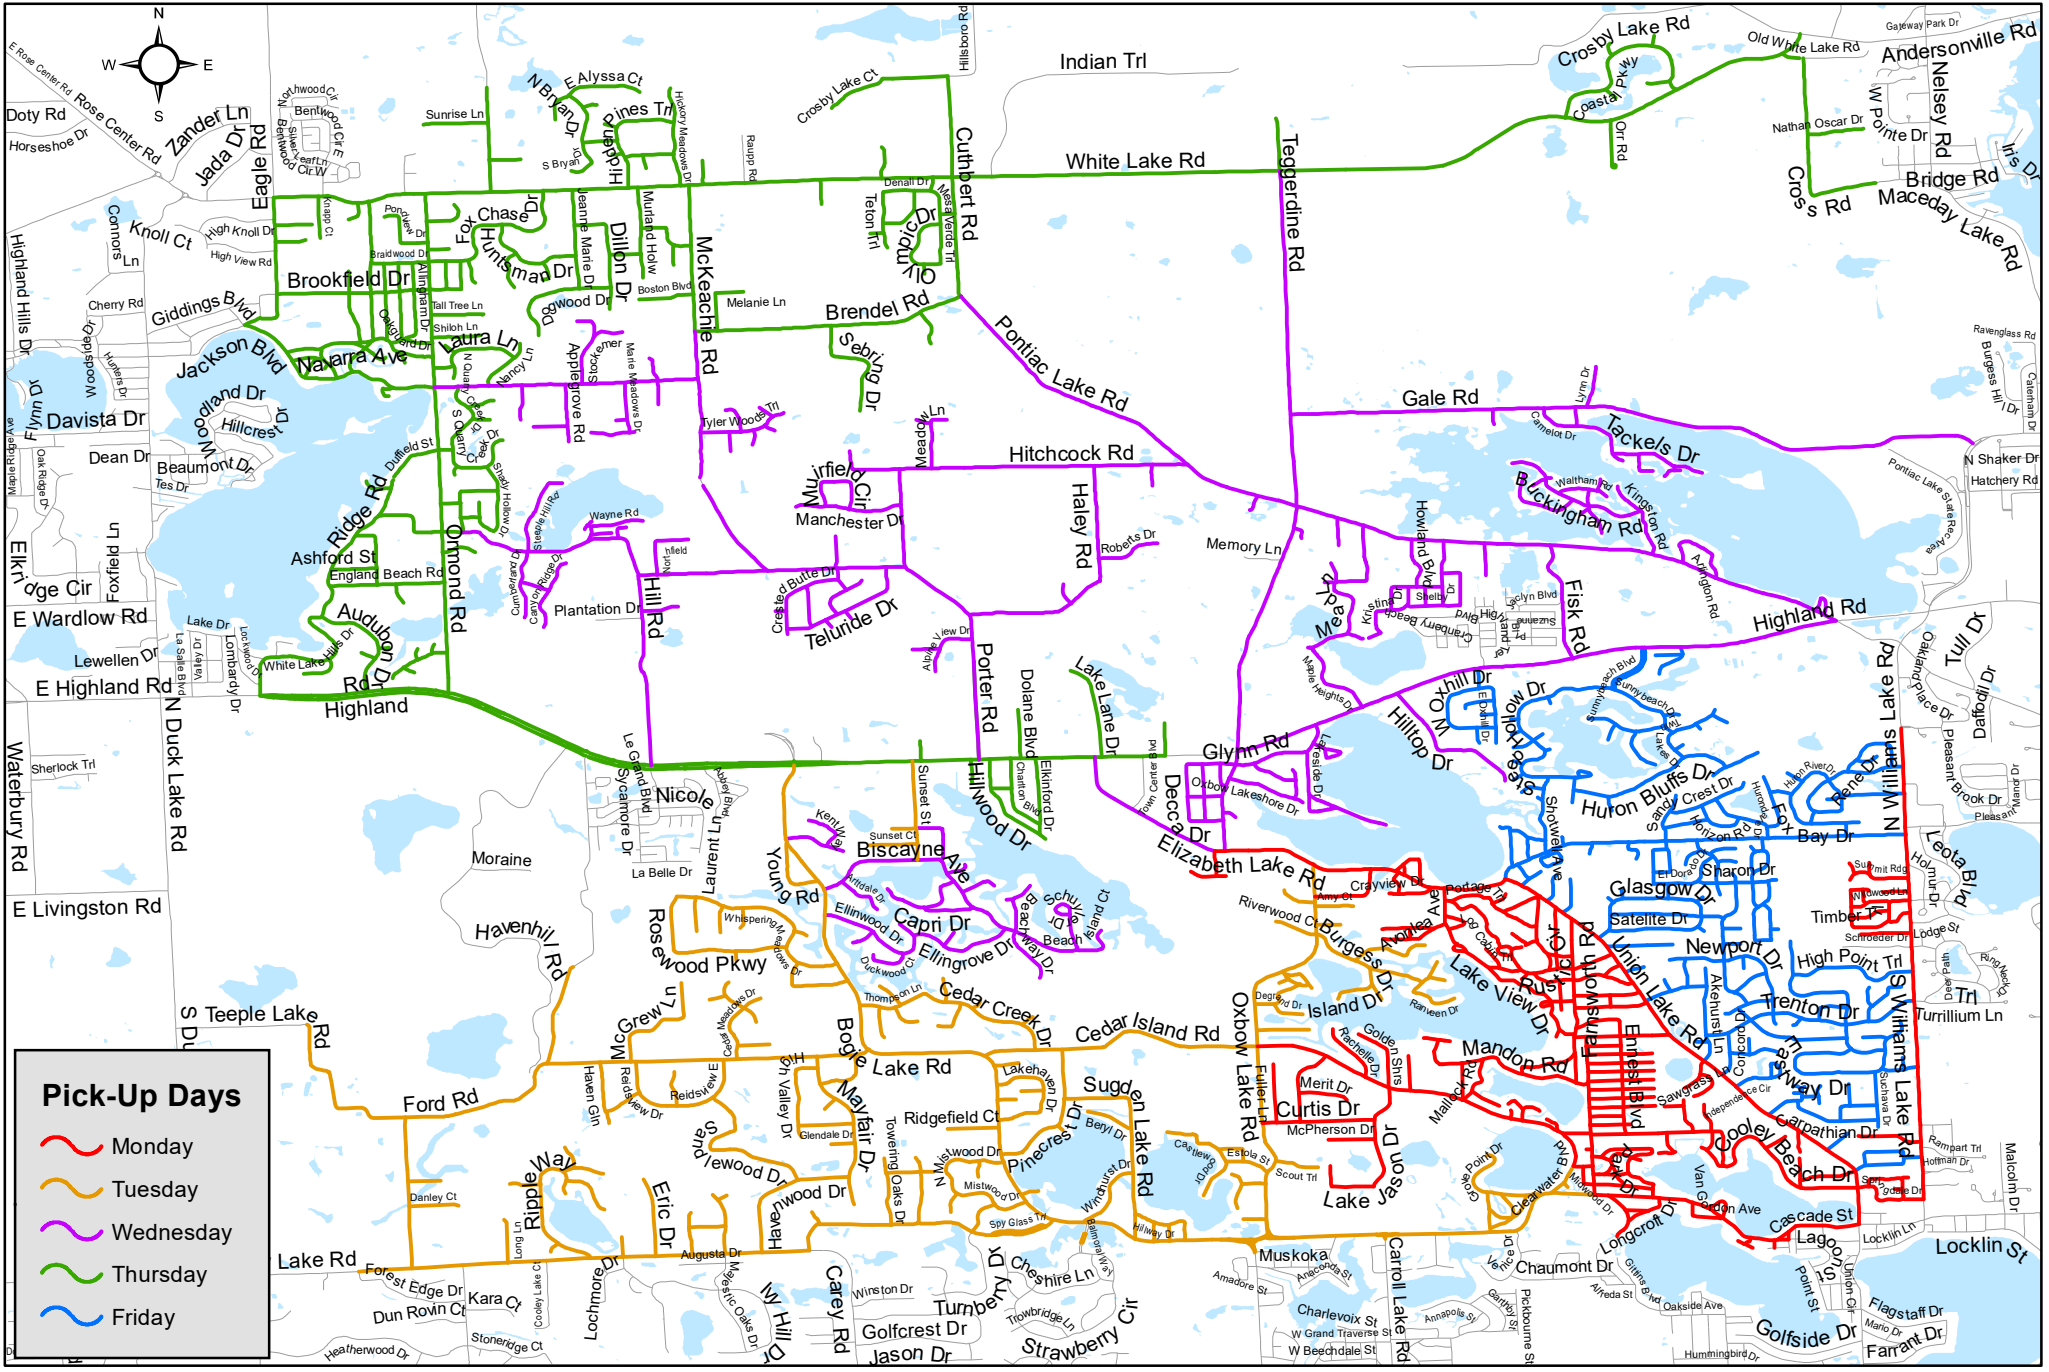

# White Lake Township Days of Service

**Pick-Up Days**

-  Monday
-  Tuesday
-  Wednesday
-  Thursday
-  Friday